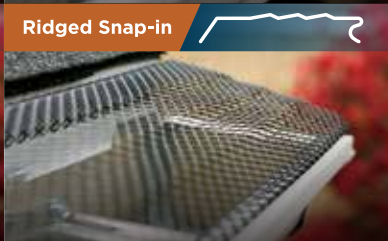

# K-SCREEN

GUTTER GUARD

American Made Expanded  
Metal Gutter Screen

**K-Screen** is a powder-coated, expanded metal gutter screen that inserts under the shingles or snaps into the gutter for a seamless look.

## Four different profiles: Two under-shingle, two snap-in All quick installations

Flat

Ridged

Flat Snap-In

Ridged Snap-in

- **Small holes deflect debris**
- **Prevents leaf build-up in your gutters**
- **Powder-coated expanded metal**
- **Baked-on coating resists corrosion**
- **No screws or fasteners needed**
- **Fits all gutter styles**
- **High-quality craftsmanship**
- **4-foot lengths**
- **Available for 5", 6" or 7" gutters**