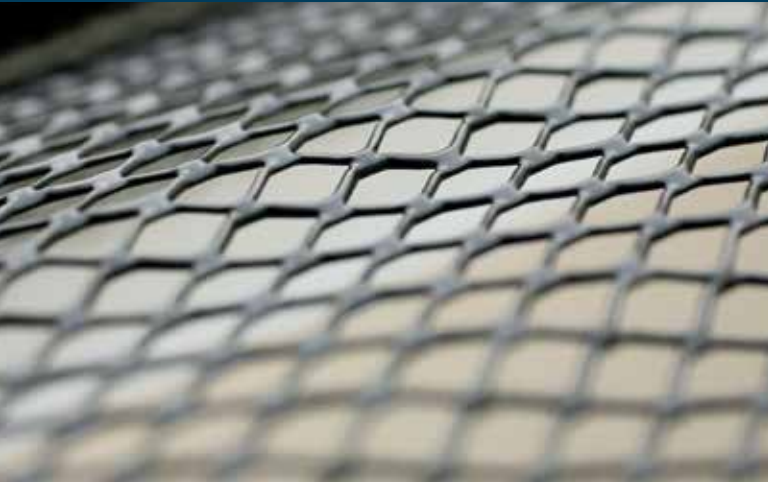

# K-SCREEN

GUTTER GUARD

American Made Expanded  
Metal Gutter Screen

**K-Screen** is a powder-coated, expanded metal gutter screen that inserts under the shingles or snaps into the gutter for a seamless look.

## Four different profiles: Two under-shingle, two snap-in All quick installations

Flat

Ridged

Flat Snap-In

Ridged Snap-in

- **Small holes deflect debris**
- **Prevents leaf build-up in your gutters**
- **Powder-coated expanded metal**
- **Baked-on coating resists corrosion**
- **No screws or fasteners needed**
- **Fits all gutter styles**
- **High-quality craftsmanship**
- **4-foot lengths**
- **Available for 5", 6" or 7" gutters**

### The K-Screen Guarantee

The manufacturer warrants the baked-on, powder-coated finish of its expanded gutter screen for six years from the date of installation.

**LANSING**  
GUTTER SYSTEMS