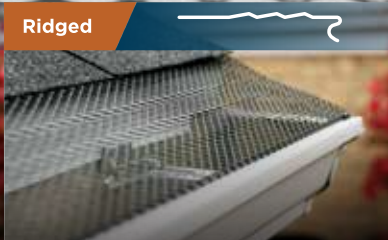

# K-SCREEN

GUTTER GUARD

American Made Expanded  
Metal Gutter Screen

**K-Screen** is a powder-coated, expanded metal gutter screen that inserts under the shingles or snaps into the gutter for a seamless look.

## Four different profiles: Two under-shingle, two snap-in All quick installations

Flat

Ridged

Flat Snap-In

Ridged Snap-in

- **Small holes deflect debris**
- **Prevents leaf build-up in your gutters**
- **Powder-coated expanded metal**
- **Baked-on coating resists corrosion**
- **No screws or fasteners needed**
- **Fits all gutter styles**
- **High-quality craftsmanship**
- **4-foot lengths**
- **Available for 5", 6" or 7" gutters**